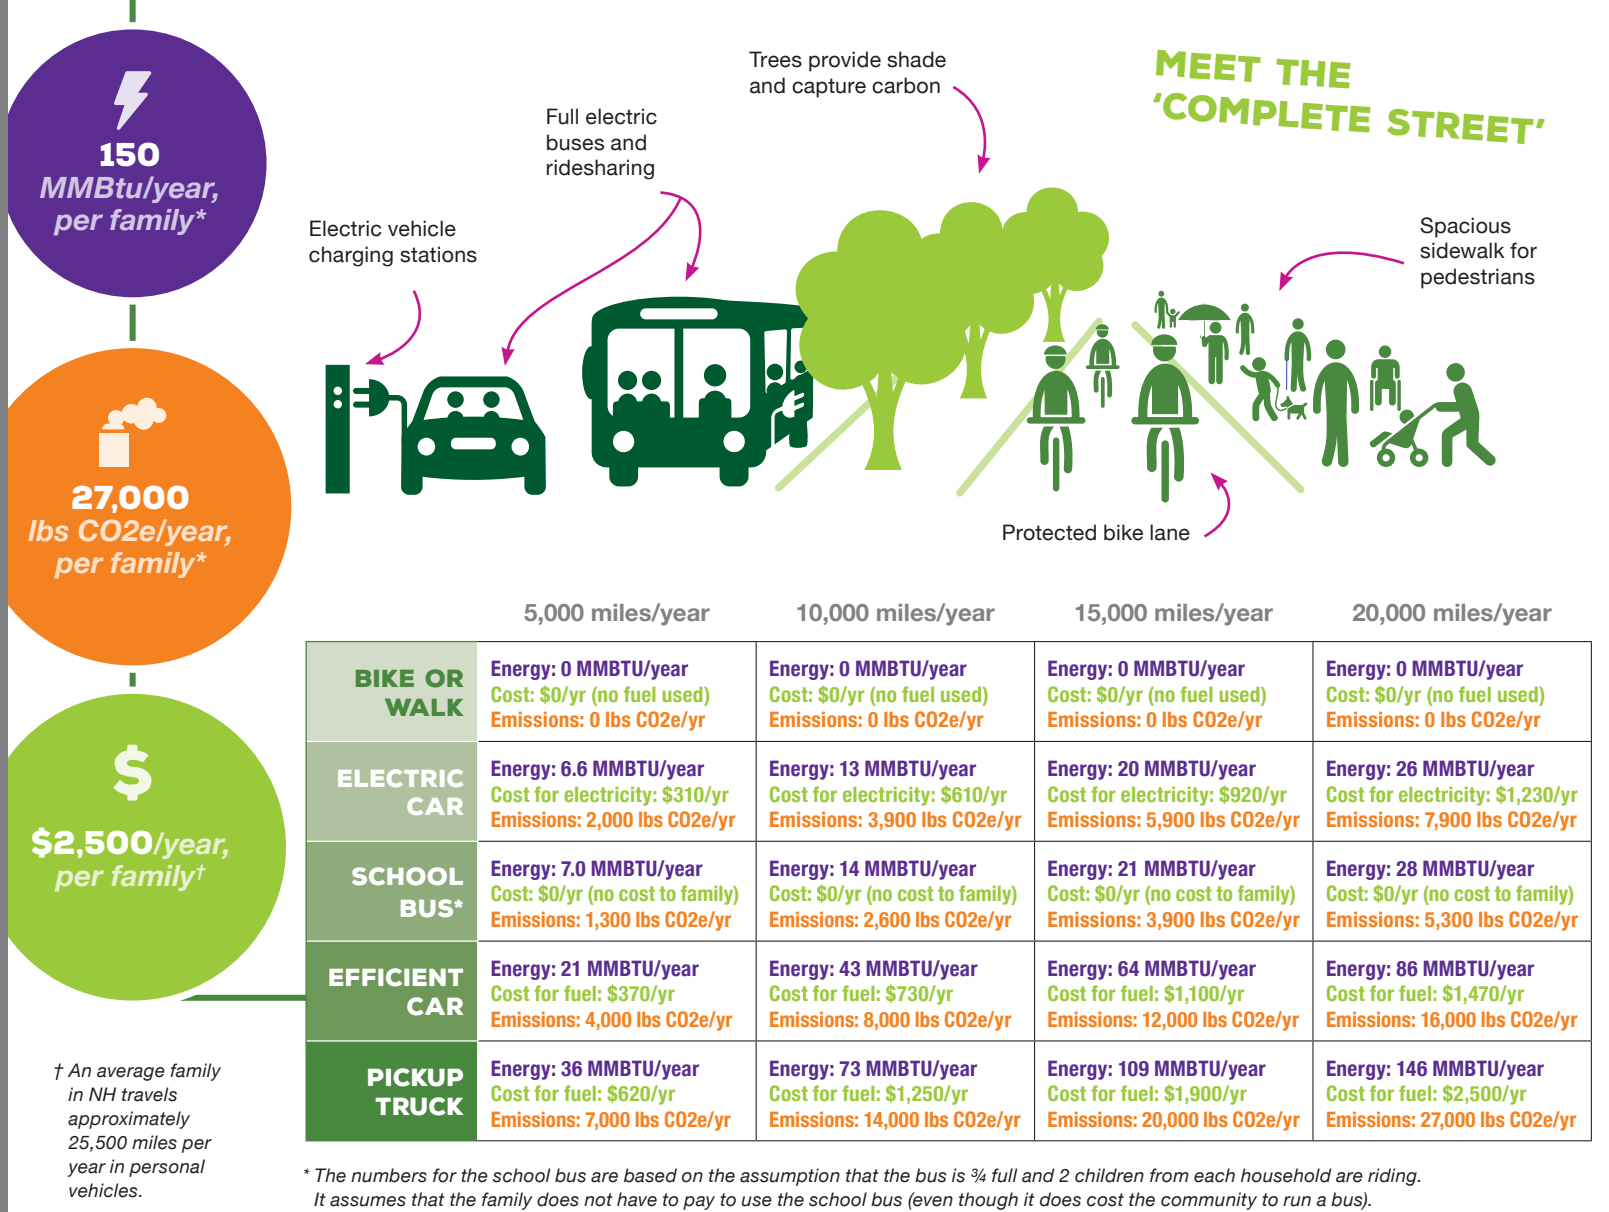

ENERGY, ECONOMY, CLIMATE & YOU!

Investigate your energy use, then pledge to make a difference.

ENERGY IN NEW HAMPSHIRE

TRANSPORTATION

Is your family traveling differently during COVID? How much do you spend on transportation? What can we learn from that for the future?

THERMAL

What fuels do you use for heating and cooling? How much do you spend on heating and cooling? What can you do about it?

ELECTRICITY

What do you use electricity for? How much do you spend on electricity? Where can you reduce use?